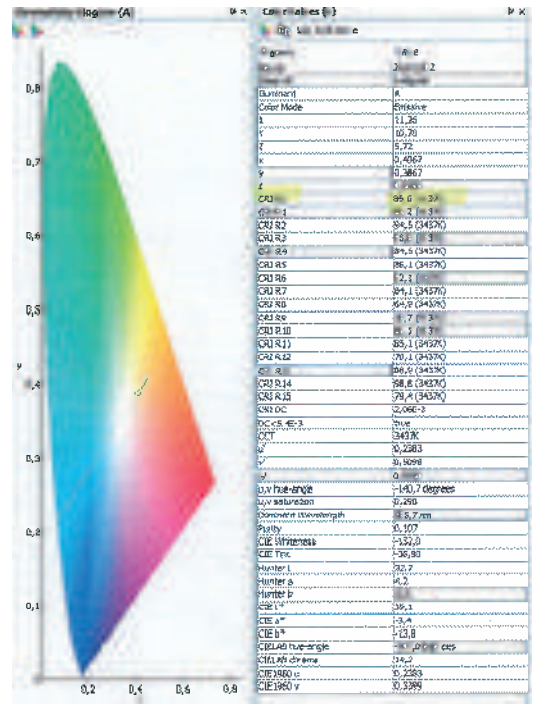

CHROMATICITY DIAGRAM OF OCF LIGHTING SYSTEM